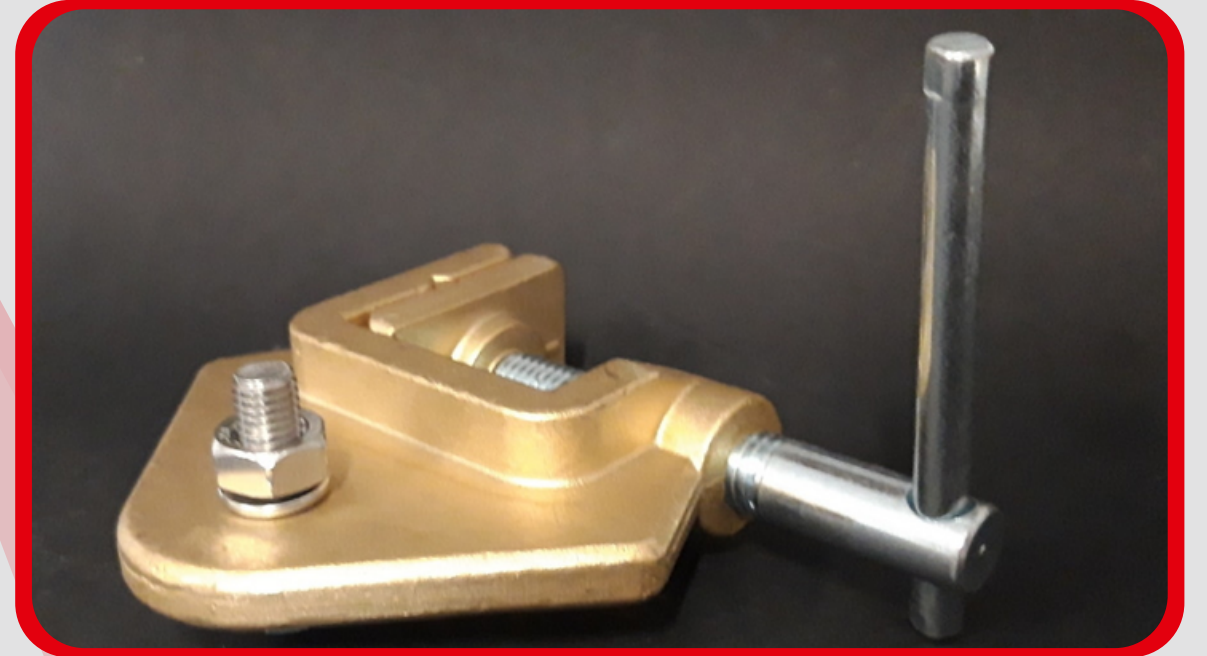

Earth vice

- Earthing and short-circuiting devices on LV overhead cables.

Référence	Désignation	Matière	Capacité de serrage	Poids (Kg)	Conditionnement
PETAU33	Earthing and short-circuiting on LV overhead cables	Forged brass	Clamping capacity round conductors diameter 6 to 25mm and flat bars up to 33mm	1.15	1